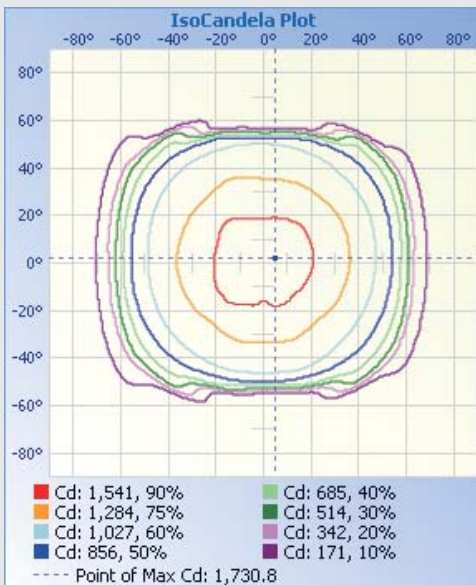

Base: with knuckle

Base: with trunnion

All Sizes Available

LED Flood Light

IP65

Luminous Intensity Distribution:

MODEL #	Output Power (W)	Volt (V)	CRI
LED-Flood light-50W	50	120-277	80
CCT(K)	Life (H)	Lumen (LM)	Beam Angle(°)
5000	50000	3500	120